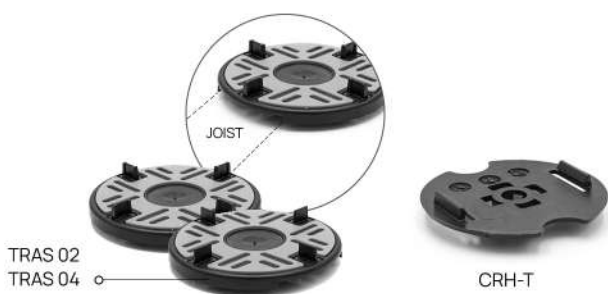

assiourasbros  
advanced wood technology

Pedestal Catalogue

RAIL

A modular system that allows you to easily lay ceramic planks, even long ones, allowing for aesthetic solutions that were never previously possible with these tile formats.

The new MegaMart fixing headpiece ensures to lock the aluminium bar on which the new Top Rail AS head will be inserted easily, quickly and safely. The head measures as much as 120 mm in diameter and any stoneware plank format can be placed on it. With its non-slip surface, the soft AS Anti-shock rubber ensures soft and safe support.

The upper tabs, available with a thickness of 2 or 4 mm, come pre-carved allowing a quick removal in the case of lay to run or along walls.

With its distinctive shape, the Tile Rail joist can also be fixed with the whole range of Martinetto, thereby extending its benefits to the entire Impertek Pedestal Line.

Thanks to its distinctive shape, the aluminium joist, at the heart of the Tile Rail system, can be easily coupled to the special MegaMart CRH-T headpiece specifically designed for this purpose.

ID	Description	Pack
RAIL	Alu Tile Rail 60x20x2	10 ML
TRAS-02	Top Rail AS Head SP 2mm Ø120	25
TRAS-04	Top Rail AS Head SP 4mm Ø120	25
CRH-T	MegaMart Rail Head	20